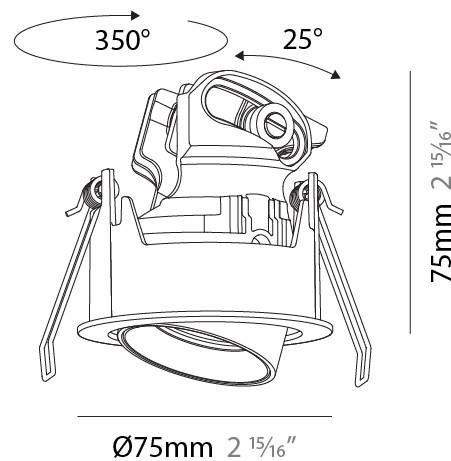

OPTICAL

Reflector°: 22 / 38 / 48
 Adjustability: Rotational 350° / Tilt 25°
 Upon Request: Special Beam Angles

RATINGS AND CERTIFICATIONS

Certified By: Certified for North American Standards
 IP rating: IP40