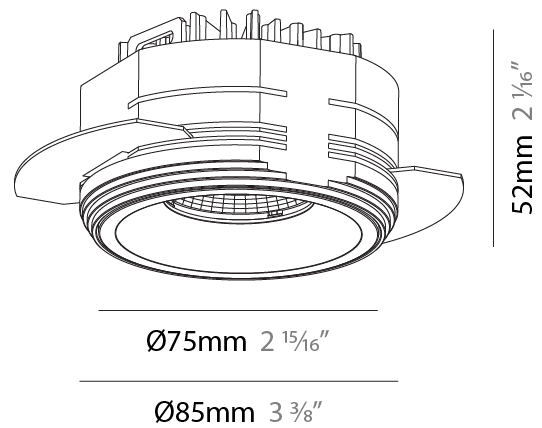

GENERAL

Series: Invader Compact
Subseries: Invader Compact
Brand: Prolicht
Division: Architectural
Mounting Type: Trimless
Mounting Location: Ceiling
Subcategory: Downlight

PHYSICAL

Shape: Round
Diameter (mm): 75
Diameter (in): 2 15/16
Height (mm): 52
Height (in): 2 1/16
Ceiling Thickness (mm): 10 / 12.5 / 15 / 25
Ceiling Thickness (in): 3/8 or 1/2 or 9/16 or 1
Min. Recessing Depth (mm): 60
Min. Recessing Depth (in): 2 3/8
Light Distribution: Downlight
Fixture Finish: SSR / BKV / CWI / CRY / HAB / UFT / ITA / RUA / FTG / MYG / LOD / PUS / FRO / FUP / KIA / POP / BLS / SPG / MEY / GOH / GUM / CHC / COM / ABZ / JAG / OBR / MOS / ROR
Fixture Material: Aluminum
Cut-out Measurements: D. 86mm / 3 3/8"
Upon Request: Unique Sizes Unique Ceiling Thickness

ELECTRICAL

Lamp Type: LED (Zhaga Standard)
Input Wattage (W): 11
Total Output Wattage (W): 10
Dimming: Dali Dimming
Driver Included: No
Driver Location: Recessed Housing
Driver Type: Constant Current - 120Vac
Housing: See Components
Input Voltage (V): 120
Constant Current (MA): 250mA

LED

Number of LEDs: 1
Color Temperature (°K): Warm Dim
Max. Delivered Lumen (lm): 898
Nominal Lumen (lm): 1004
CRI: >90 CRI
Lamp Life (hrs): 50000

OPTICAL

Reflector°: 16 / 36 / 56
Upon Request: Special Beam Angles

RATINGS AND CERTIFICATIONS

Certified By: Certified for North American Standards
IP rating: IP44